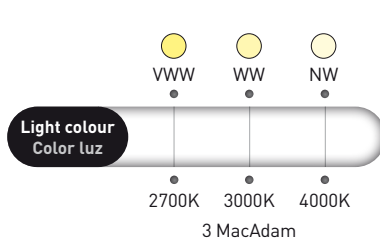

SLEEK LINE®

Gen2

- Modular system for continuous light lines
- DALI, 1-10V and Casambi control
- Milky and microprismatic (UGR<19) versions
- Easy power and data connection
- Easy serial connection, up to 30 m.
- Luminaire efficiency 98 lm/W
- Homogenous light without shadows
- Pendant, ceiling mounted and recessed versions
- Seamless screws' endcaps
- 180° junction accessories
- Sistema modular: permite crear líneas de luz continuas
- Control DALI, 1-10V y Casambi
- Versiones opal y microprismatico (UGR<19)
- Fácil conexión eléctrica y de datos
- Fácil conexión en serie, hasta 30 m.
- Eficiencia de la luminaria 98 lm/W
- Luz uniforme y continua sin sombras
- Versiones de suspensión, adosada a techo y de empotrar
- Tapas finales sin tornillos vistos
- Accesorios de unión para 180°

The standard version is delivered with On/Off control and milky diffuser. End caps and accessories not included.
La versión estándar se suministra con control On/Off y difusor opal. Tapas finales y accesorios no incluidos.