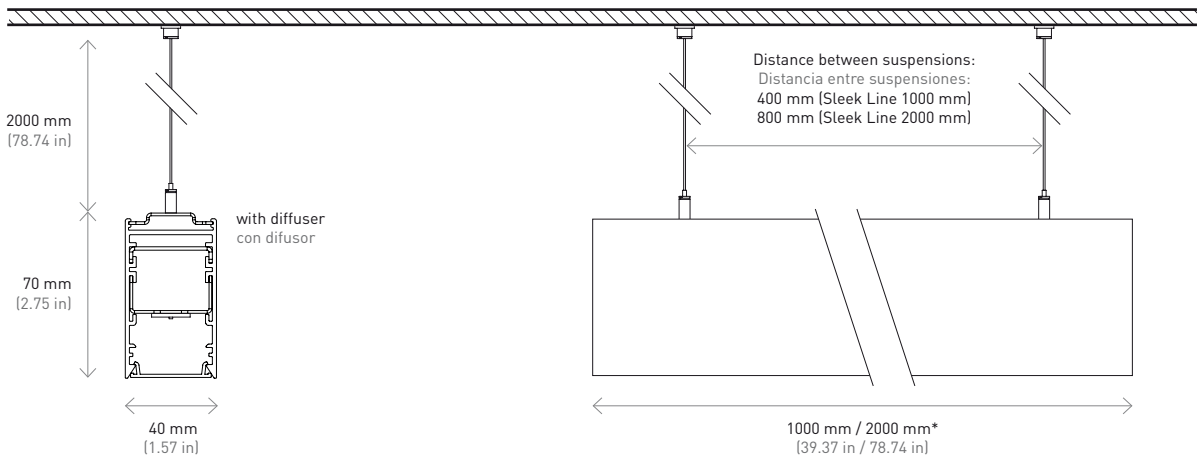

Sleek Line® 2000 Milky			
Measures	2000 x 70 x 40 mm		
Weight	3 kg		
560 LEDs			
Power	50W		
Color temperatures	2700K	3000K	4000K
Lumens output	3476 lm	3780 lm	4020 lm
Luminaire efficiency	69 lm/W	75 lm/W	80 lm/W

Sleek Line® 1000 Microprismatic			
Measures	1000 x 70 x 40 mm		
Weight	1,5 kg		
280 LEDs			
Power	25 W		
Color temperatures	2700K	3000K	4000K
Lumens output	2050 lm	2305 lm	2452 lm
Luminaire efficiency	82 lm/W	92 lm/W	98 lm/W

Sleek Line® 2000 Microprismatic			
Measures	2000 x 70 x 40 mm		
Weight	3 kg		
560 LEDs			
Power	50W		
Color temperatures	2700K	3000K	4000K
Lumens output	4100 lm	4610 lm	4905 lm
Luminaire efficiency	82 lm/W	92 lm/W	98 lm/W

MEASURES MEDIDAS

Sleek Line®
Ceiling mounted
Adosada a techo

Sleek Line®
Pendant
Suspensión

*Measures without end caps. The end cap thickness is 6 mm.
*Medidas sin tapas finales. El grosor de la tapa es de 6 mm.