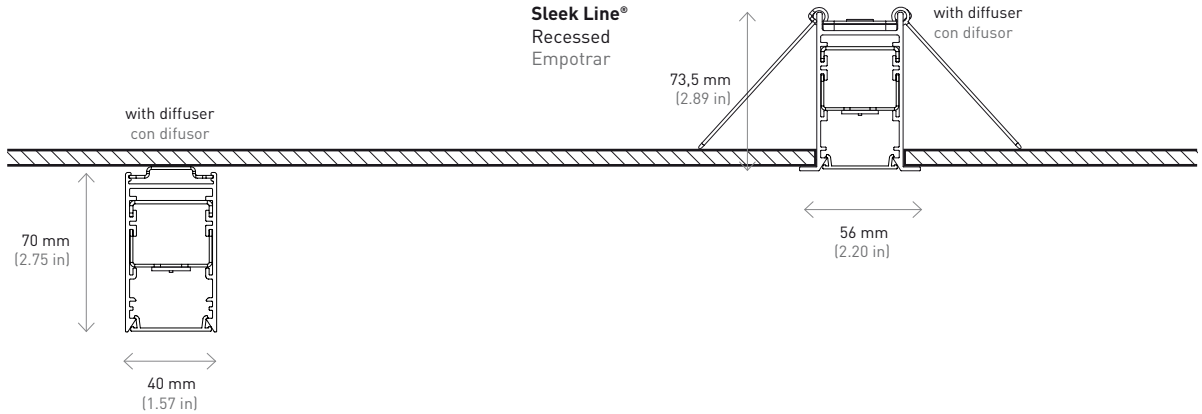

MEASURES MEDIDAS

Sleek Line®
Ceiling mounted
Adosada a techo